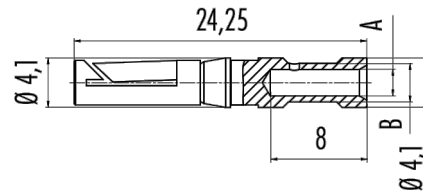

6

5

4

3

2

1

MATERIAL: CuZn, Silver plated

RoHS
COMPLIANT

ACCESSORIES:

CRIMP TOOL FOR CONTACTS:
P/N: PD-HEC-CT

POWER CONTACT EXTRACTION TOOL:
P/N: PD-HEC-PCET

D

D

C

C

B

B

A

A

REV	DATE	CHNG	CHK	APPR

P/N	AWG / mm²	A	B
PD-HEC-FPC-14	14 / 2.5	2.2	3.2
PD-HEC-FPC-16	16 / 1.5	1.8	3.0

TOLERANCE UNLESS OTHERWISE SPECIFIED	
X	± 1
X.X	± 0.4
X.XX	± 0.13
DRAWN BY	PB
DATE:	7/28/14
CHECK BY	
DATE:	
APPR BY	
DATE:	

Power Dynamics, Inc.
Phone: 973 560-0019 Whippany, New Jersey Fax: 973 560-0076

PART: HARSH ENVIRONMENT CONNECTOR
FEMALE POWER CONTACT

PD-HEC-FPC-XX

SIZE: A

SCALE: NTS

ALL DIMENSIONS FOR REFERENCE ONLY
DIMENSIONS ARE IN MILLIMETERS

SHEET 1 of 1

REV:

6

5

4

3

2

1